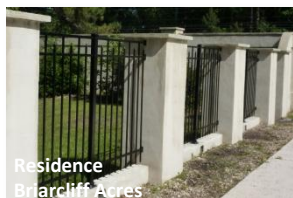

And, CSS Goode Fence can accessorize your aluminum fence with brick columns, scroll work and a variety of decorative accents to fit your personal style. We also offer our aluminum fence in three grades for residential, commercial and hospitality applications

Steel

For inland locations, steel fence is a decorative and durable choice for heavy use and historic applications. CSS Goode Fence offers a complete array of steel fence styles and grades.

Expect Great Results

A CSS Goode Fence installation starts with education and preparation. No “drive-by” estimates from us. Here’s what you can expect when you call CSS Goode Fence:

- **SITE VISIT:** *We will visit your home or site, evaluate field conditions and verify dimensions*
- **CHOICE:** *We will work with you to insure your fence will meet community, HOA, CAB and code requirements*
- **DOCUMENTED:** *We will create a drawing of the fence outline, put dimensions, choices and prices in writing*
- **LEGAL:** *Where required we will secure the appropriate permits*
- **SATISFACTION:** *You never pay the balance until you are completely satisfied*
- **EXTRAS:** *A CSS Goode fence residential application features deluxe caps on corner and gate posts **
- **TO CODE:** *Pool gates will be installed to state and county code*
- **RESPECT:** *We will leave your site clean of debris and trash*
- **INSURED:** *We are fully insured to $2MM general liability and our employees are covered by worker’s compensation insurance*
- **WARRANTED:** *Most products are warranted for life and we warrant our labor for one full year*

*Be a good neighbor,
buy a Goode fence!*

* Vinyl and aluminum fence only