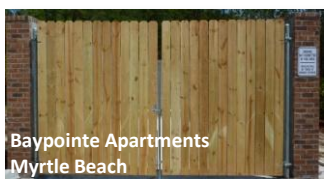

Choose Your Style

Chain Link

Chain link offers an economical choice for commercial and residential applications. With the ability to “bend” chain link fence to almost any shape application, chain link from CSS Goode Fence is perfect choice when you need solid security on a limited budget.

We stock thousands of chain link parts, posts and mesh and have complete welding capabilities to create or fix virtually any chain link fence or gate need. Our work can be found throughout the Carolinas and Georgia at sites as varied as apartment and condo communities, and commercial applications including Sam’s Club, Ashley Furniture , Suburban Propane, Hoffman Helicopter and U-Haul in Myrtle Beach, Horry County Parks Dept. and Coastal Carolina University in Conway and the Savannah Hilton Head International Airport.

Wood

While wood fences are not always an ideal choice for our Grand Strand climate, they are economical. And, we custom fabricate gates for dumpster enclosures.

PVC Vinyl

PVC vinyl fence is available from CSS Goode Fence in a wide variety of privacy and picket styles in white, gray and tan.

Our vinyl fence is far superior to what is available from the “big boxes” and never needs maintenance. Many styles are suitable for pool enclosures. Gates feature welded corners and all joinery is “through” connected. Meaning there is no glue or mechanical fasteners to fail.

Ornamental Aluminum

The Grand Strand’s most popular fence. We buy our ornamental aluminum material in bulk quantities and assemble fence sections in our own shop. This insures quality and the best value around!